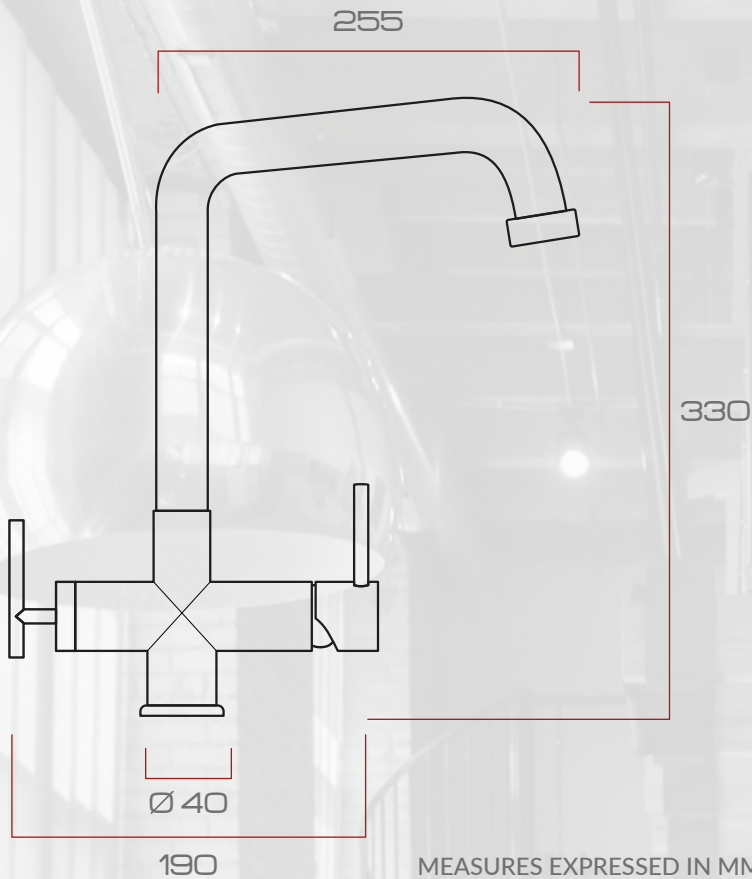

Technical Sheet
FOUR WAY MIXER TAP
LONG ROD

**ITALIAN FAUCET
MANUFACTORY**

🇬🇧 FOUR WAY MIXER TAP LONG ROD

Elegant, strong and practical product for those who want to drink potable treated water safely, and doesn't withstand the charm of bubbles.

Dimensions and connections are standard for easy installation or replacement of the old faucet.

This is an 100% italian mixer tap that respects the strict rules on products in contact with water intended for human consumption.

Las dimensiones y las conexiones son estandard para una instalación simple o para el reemplazo del viejo grifo.

Estamos hablando de un grifo 100% italiano, que respeta las rigurosas normativas que se refieren al agua asignada al consumo humano.